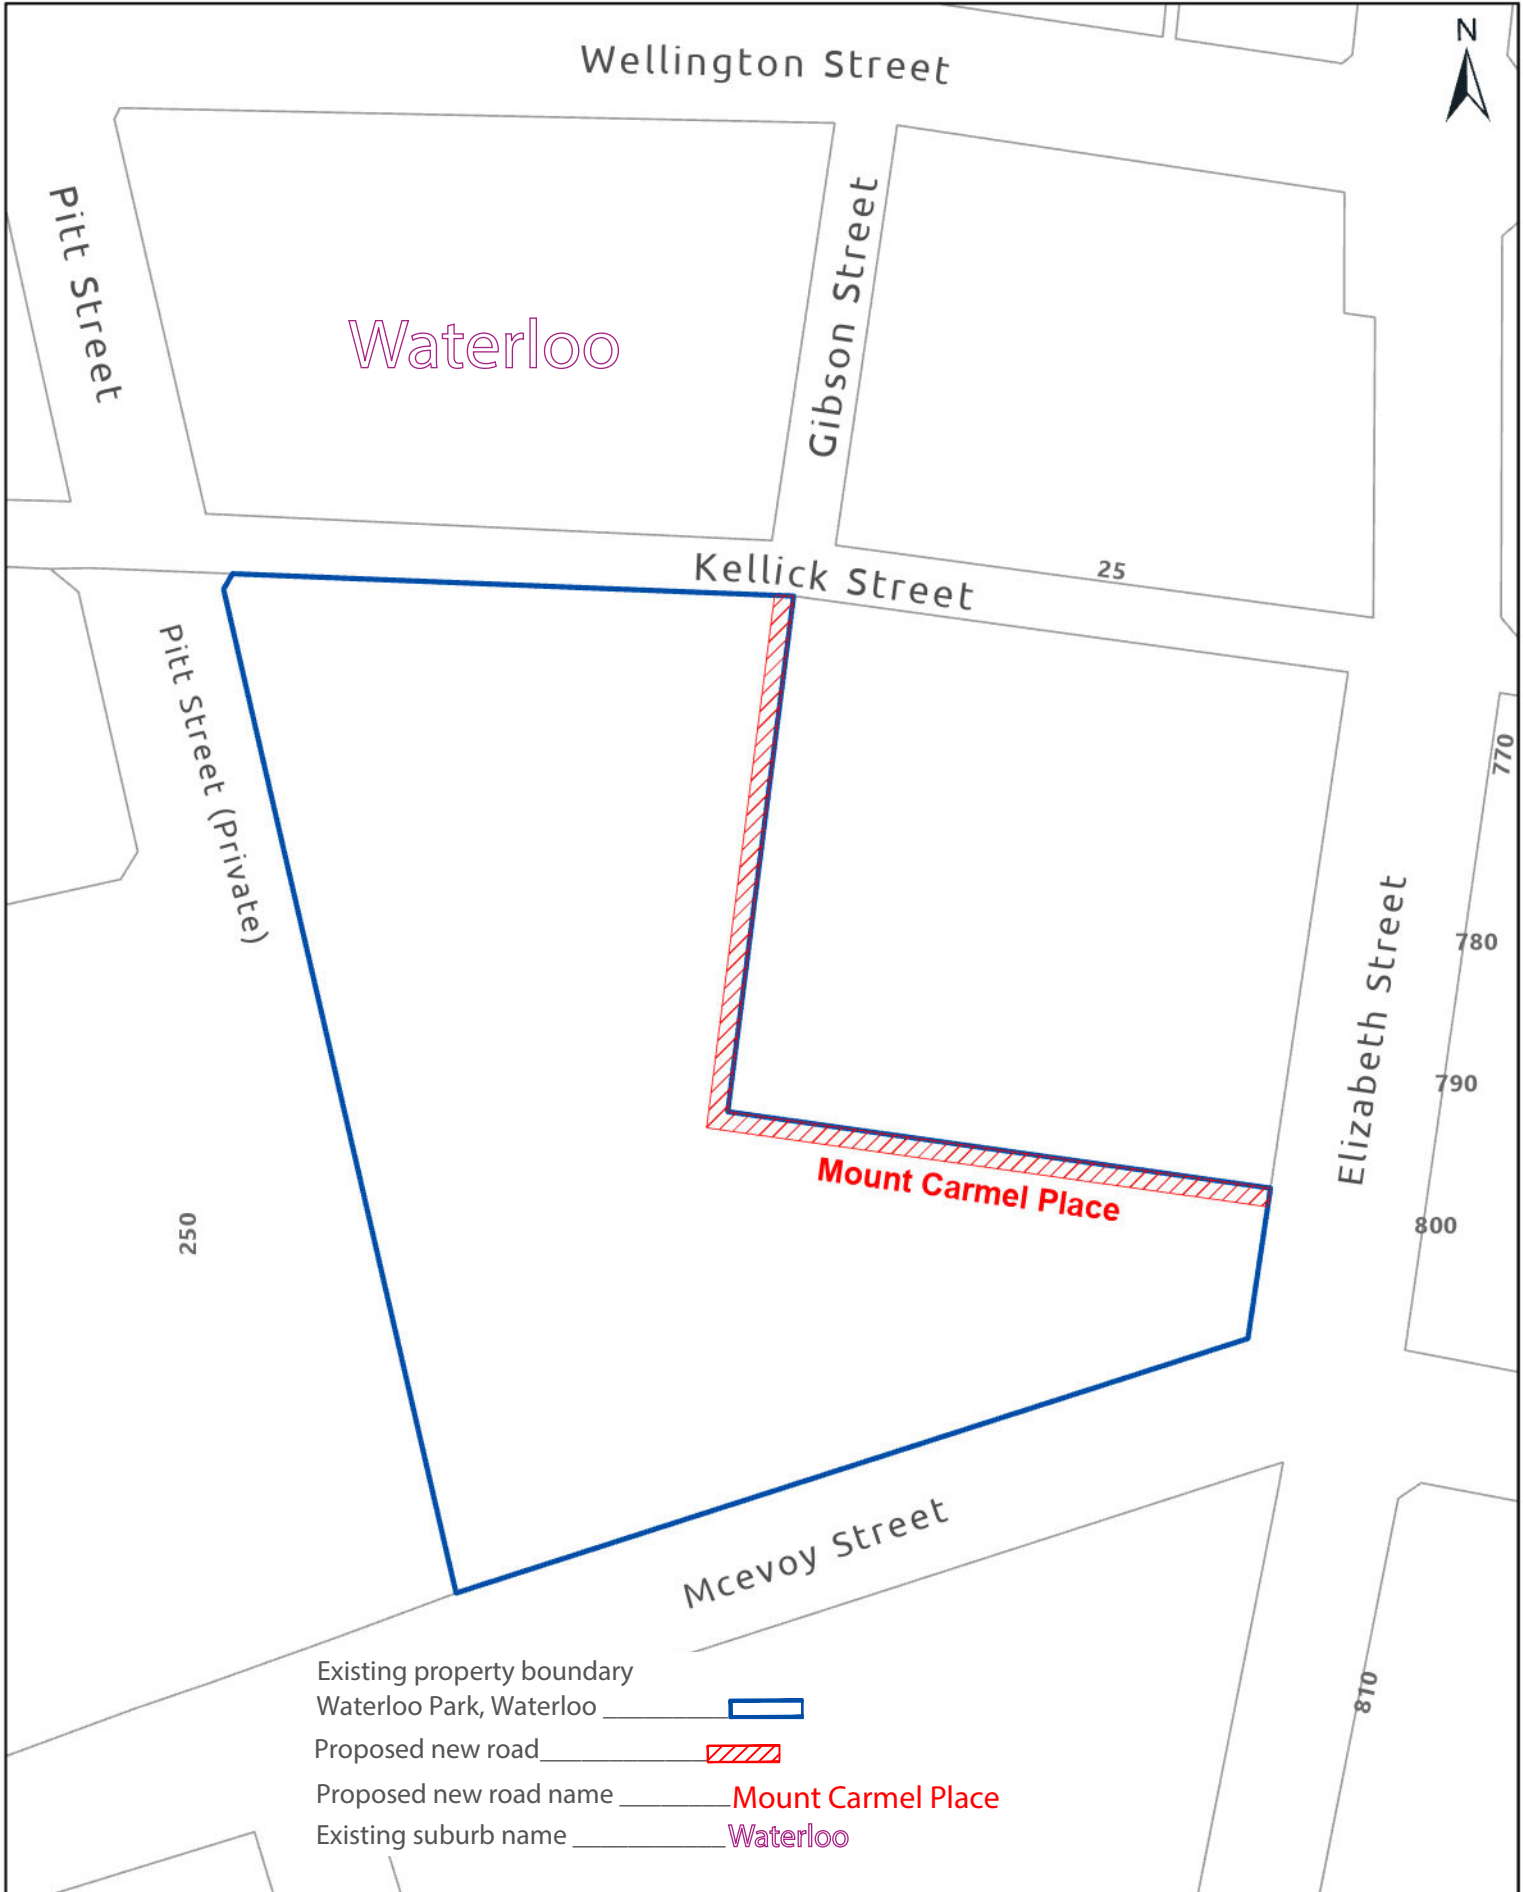

- Existing property boundary _____
- Waterloo Park, Waterloo _____
- Proposed new road _____
- Proposed new road name _____ **Mount Carmel Place**
- Existing suburb name _____ **Waterloo**